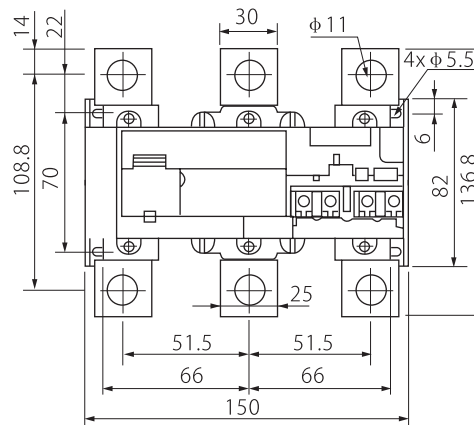

Outline and Installation Dimensions:LR8-F

Inquiry To Anssin

LR8-F630