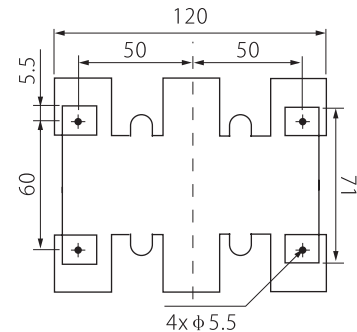

Outline and Installation Dimensions:LR8-F

Inquiry To Anssin

LR8-F200