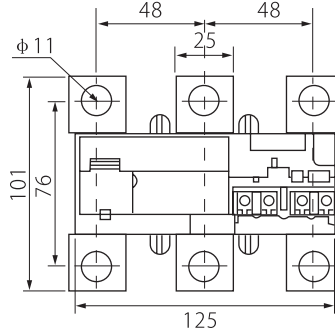

Outline and Installation Dimensions:LR8-F

Inquiry To Anssin

LR8-F200