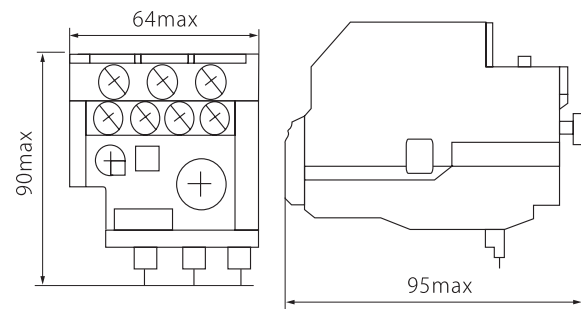

Outline and Installation Dimensions:LR8-F

LR8-F36

Inquiry To Anssin