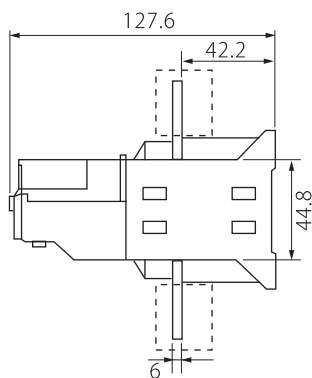

Outline and Installation Dimensions:LR8-F

Inquiry To Anssin

LR8-F630