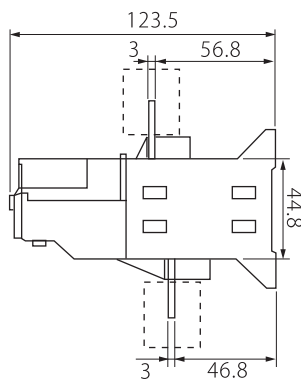

Outline and Installation Dimensions:LR8-F

Inquiry To Anssin

LR8-F200